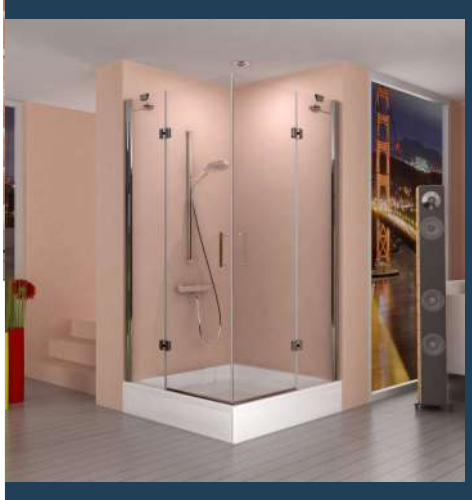

AKASYA SERİSİ

Akasya Series

6 mm - 8 mm Cam / 6 mm - 8 mm Glass

Nokta Menteşeli Sistem / Point Hinged System

Standart H: 190 cm / Standart H: 190 cm

1 cm Ayarlanabilme Özelliği / 1 cm Adjustable Feature

Özel Ölçü İmkani
Custom Size

Cam Kalınlığı
Glass Thickness

Temperli Cam
Tempered Glass

Farklı Renk Seçenekleri
Different Color Options

Farklı Kulp Seçenekleri
Different Handle Options

Farklı Menteşe Seçenekleri
Different Hinge Options